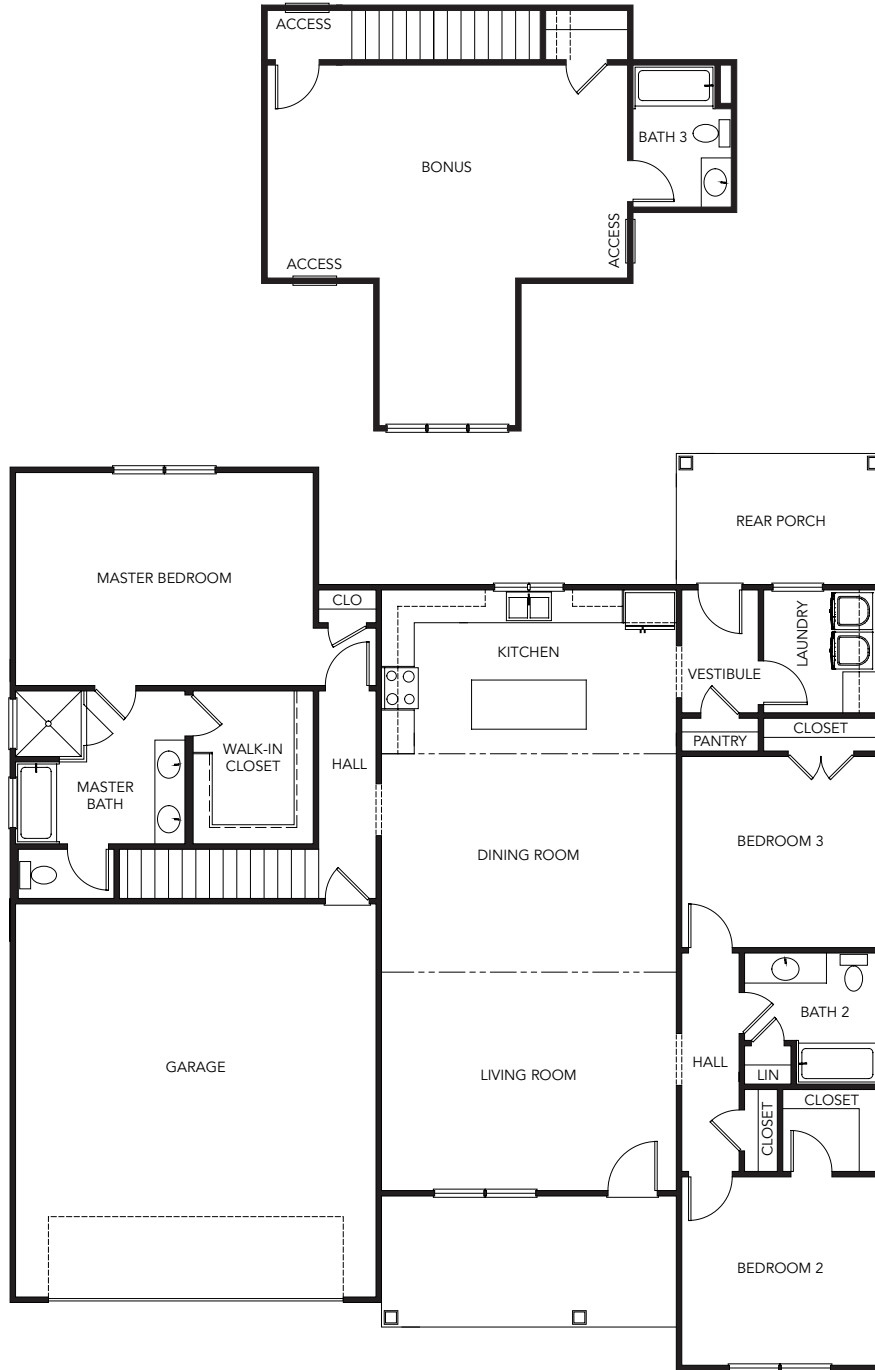

THE AUGUSTA

A Moxley Homes Design

Heated Square Feet 2,272 Total Square Feet 3,063

MOXLEY
HOMES